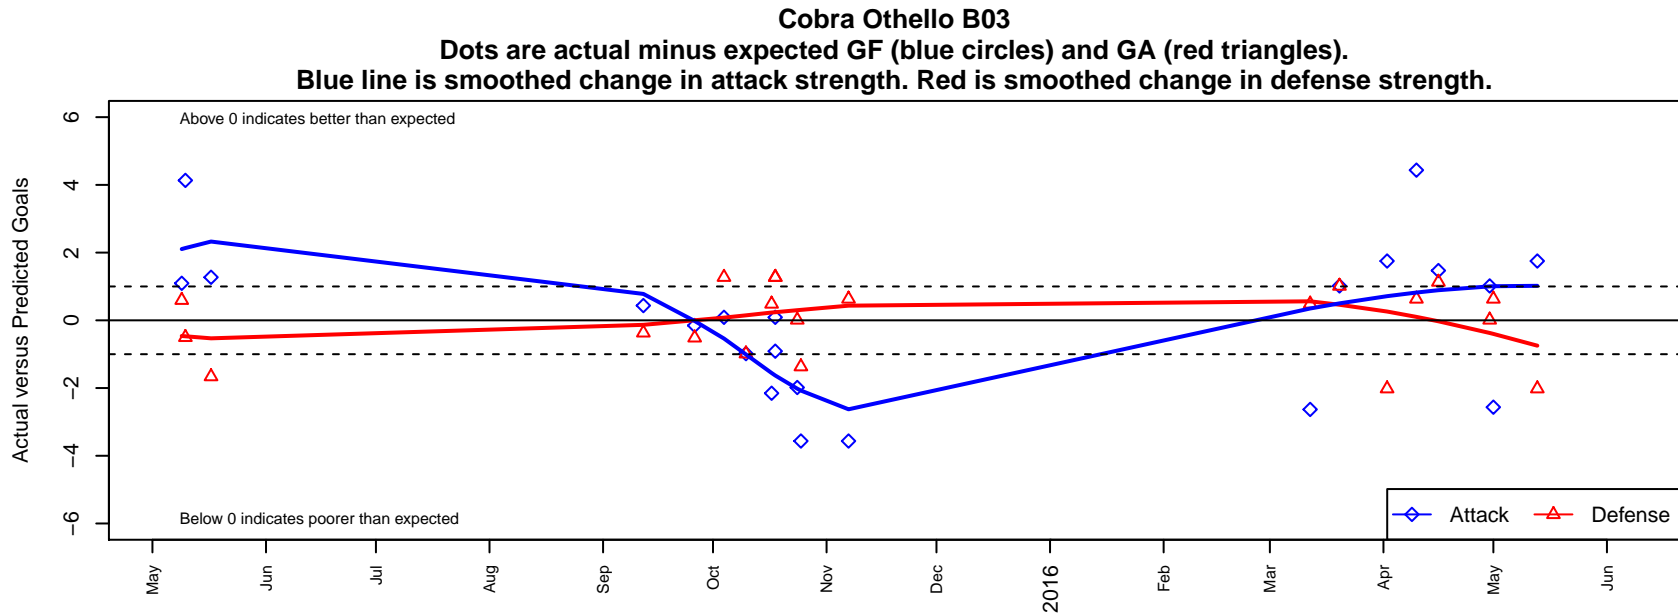

**attack and defense variance (black dot)
relative to other teams
and top 10 in region**

**attack and defense rating
relative to others at age
and all opponents in last 13 months**

Cobra Othello B03

Cobra Premier Soccer
Othello, WA
B03 total strength=719
attack=1.08 defense=0.53
fall league = PSPL–Inland Div 1 U12
spr league = Spr PSPL–Inland Div 1 U12
notes= Garza 2015

alt names used:
Cobra Othello United
Cobra Othello United

Venues played:
2014 Spr PSPL–Inland Div 1 U11
2015 PSPL–Inland Div 1 U12
2015 Spr PSPL–Inland Div 1 U12